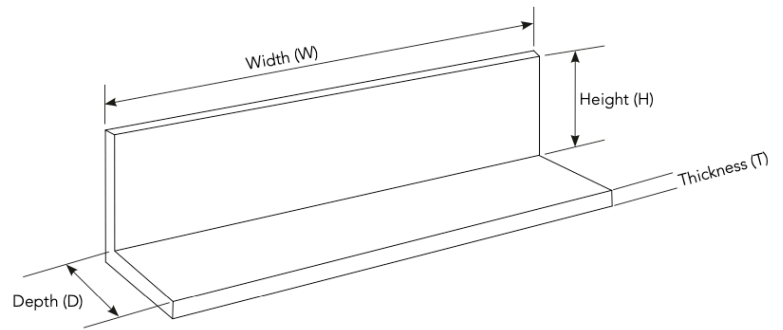

## FEATURES

- Premium 304 Grade Stainless Steel
- Equipped with SoundDefy™ noise concealing technology
- An appropriate slope ensures proper drainage of water
- Double walled stainless steel construction ensures no screws are visible after installation

Y-202-P

Model	Y-202-P
Product	Floating Shelf
Size	12"(W) x 4"(D) x 4"(H)
Thickness	5/8"
Slope	1/8"
Hardware	Included, Concealed

FINISHES	Polished (-P)	Brushed Bronze (-BBRZ)	Light Beige (-LTBGE)
	Brushed (-B)	Antique Brass (-ABRS)	Grey (-GRAY)
	Brushed Gold (-BGLD)	Antique Copper (-ACOP)	Beige (-BEIGE)
	Matte Black (-BLK)	Matte White (-WHT)	Polished Gold (-PGLD)
	Oil Rubbed Bronze (-ORB)	Brushed Black (-BRBLK)	Polished Rose Gold (-PRGD)
	Brushed Brass (-BBRS)	Brushed Rose Gold (-BRGD)	