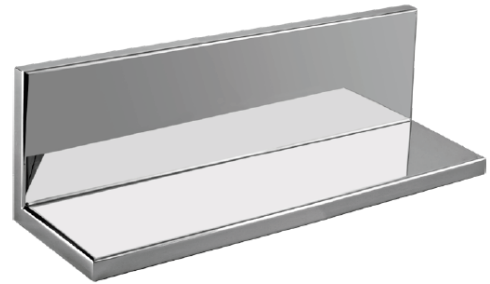

## FEATURES

- Premium 304 Grade Stainless Steel
- Equipped with SoundDefy™ noise concealing technology
- An appropriate slope ensures proper drainage of water
- Double walled stainless steel construction ensures no screws are visible after installation

Y-202-P

Model	Y-202-P
Product	Floating Shelf
Size	12"(W) x 4"(D) x 4"(H)
Thickness	5/8"
Slope	1/8"
Hardware	Included, Concealed

FINISHES	Polished (-P)	Brushed Bronze (-BBRZ)	Light Beige (-LTBGE)
	Brushed (-B)	Antique Brass (-ABRS)	Grey (-GRAY)
	Brushed Gold (-BGLD)	Antique Copper (-ACOP)	Beige (-BEIGE)
	Matte Black (-BLK)	Matte White (-WHT)	Polished Gold (-PGLD)
	Oil Rubbed Bronze (-ORB)	Brushed Black (-BRBLK)	Polished Rose Gold (-PRGD)
	Brushed Brass (-BBRS)	Brushed Rose Gold (-BRGD)	